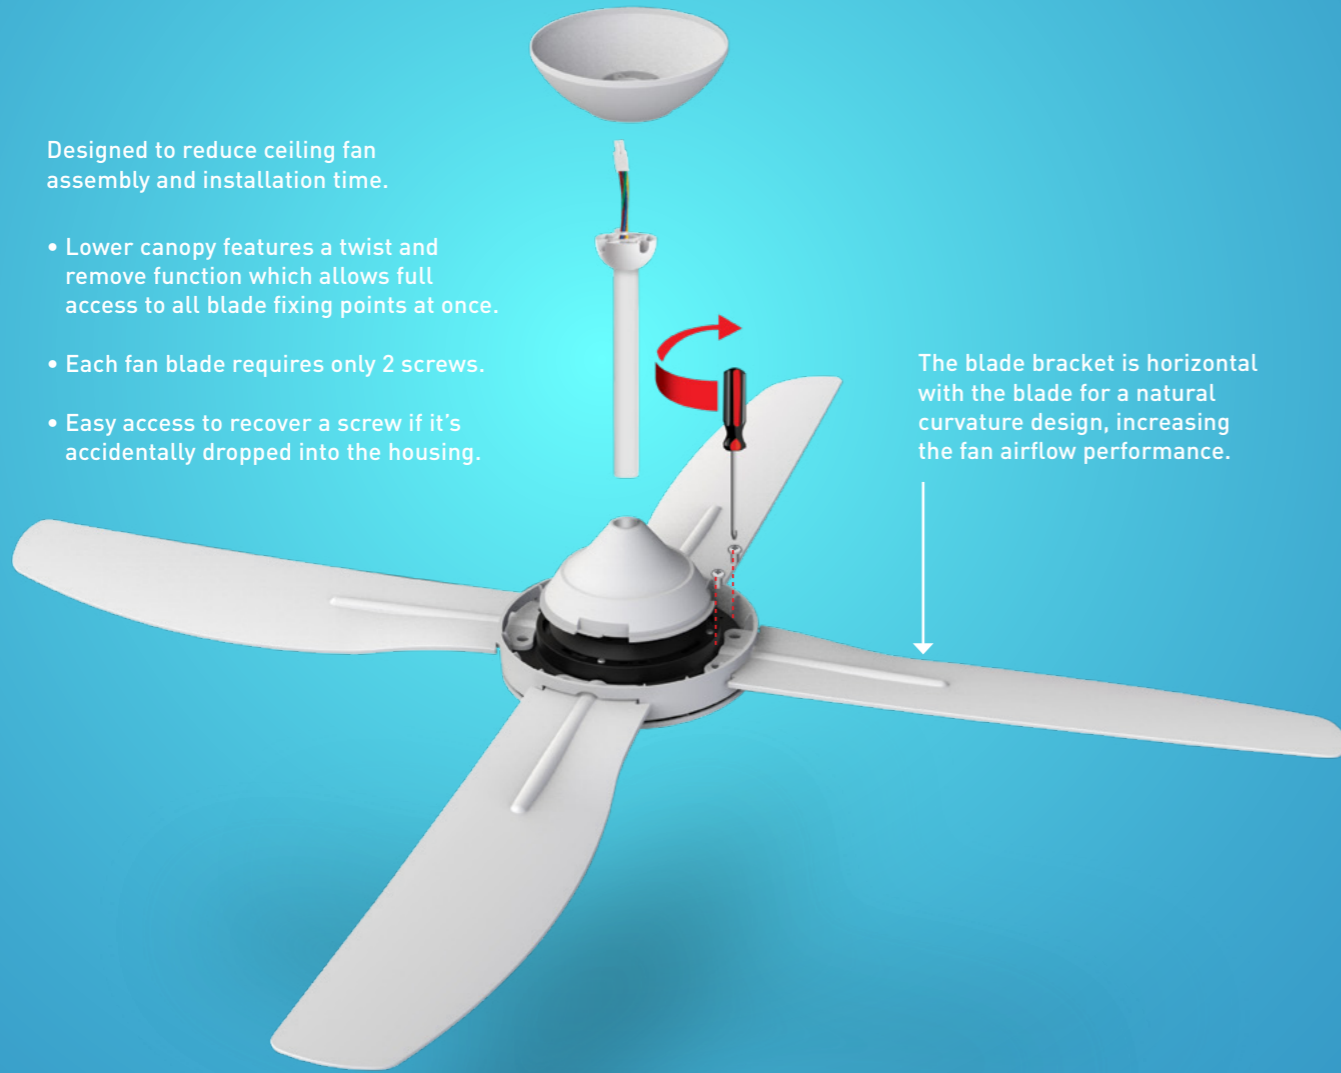

QUICK-FIT
BLADES

Serene utilises a quick-fit blade feature to reduce ceiling fan assembly and installation time. The lower canopy features a twist and remove function, to allow full access to all blade fixing points at once.

REVERSIBLE
SUMMER/WINTER
MODE

Serene circulates air in reversible summer and winter modes to keep your spaces comfortable year-round.

Summer mode:

Fan operates by rotating anti-clockwise to push cool air down and pull warm air up, creating a wind chill effect of the air moving around you.

Winter mode:

Fan operates in reverse by rotating clockwise to pull cool air up and push warm air down, allowing for warm air to be redistributed in the room.

QUICK-FIT BLADES SYSTEM

Designed to reduce ceiling fan assembly and installation time.

- Lower canopy features a twist and remove function which allows full access to all blade fixing points at once.
- Each fan blade requires only 2 screws.
- Easy access to recover a screw if it's accidentally dropped into the housing.